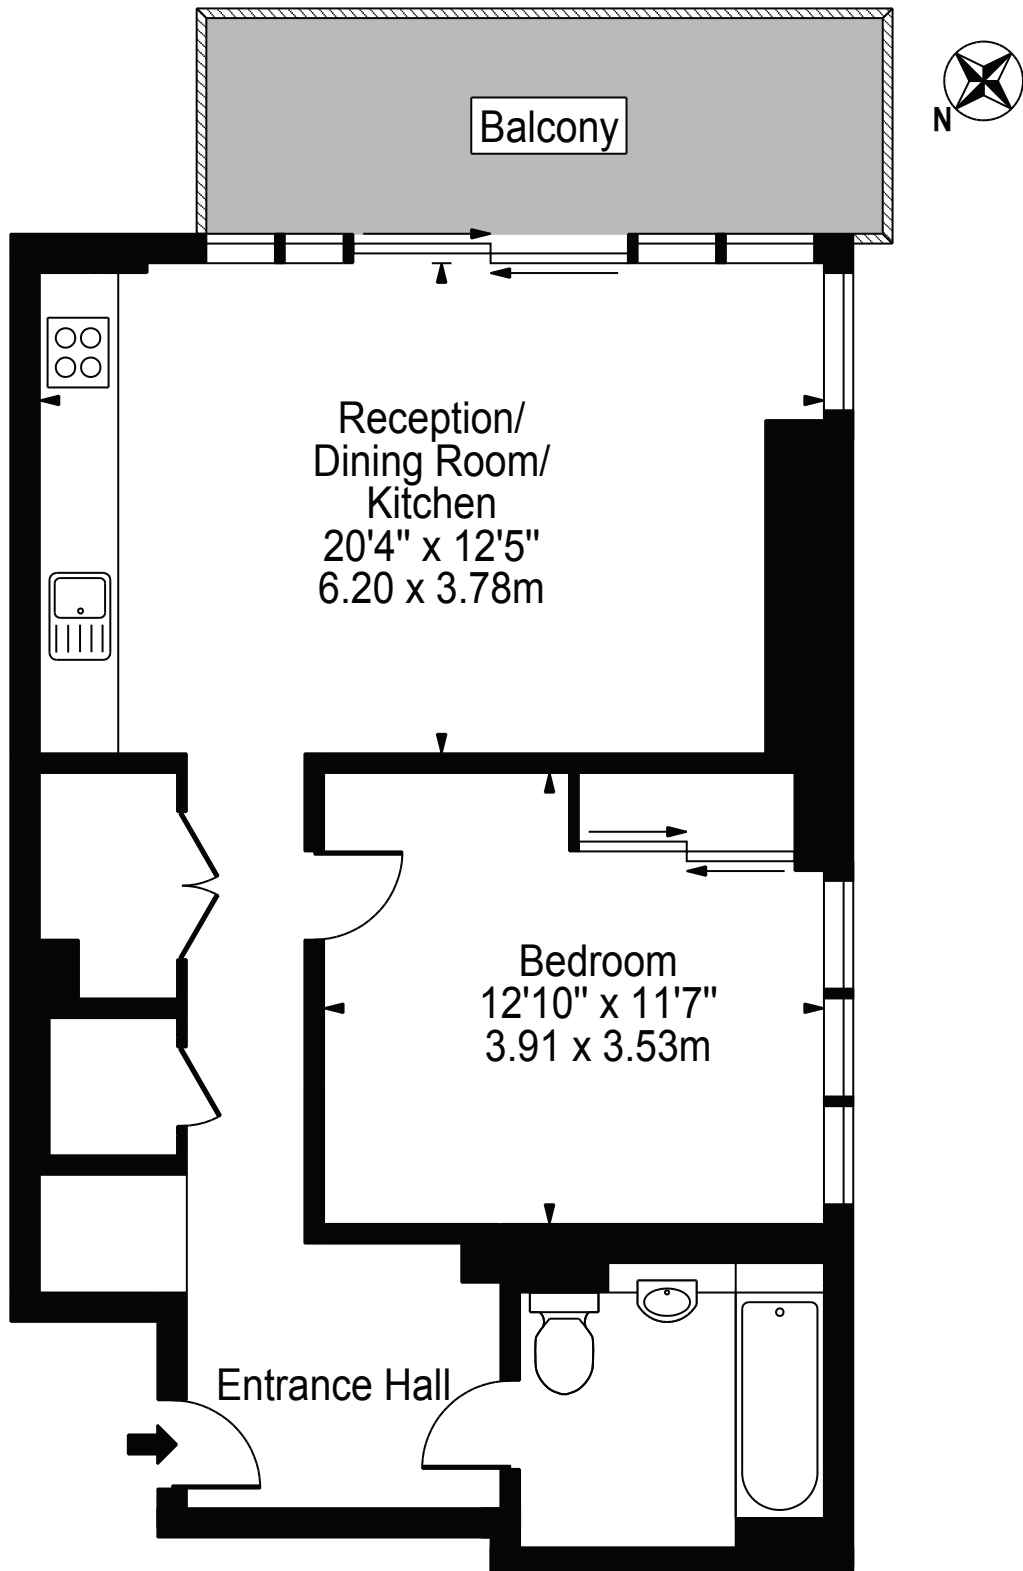

Meranti House, Alie Street, E1

Approx. Gross Internal Area 607 Sq Ft - 56.39 Sq M

Seventeenth Floor

For Illustration Purposes Only - Not To Scale

This floor plan should be used as a general outline for guidance only and does not constitute in whole or in part an offer or contract. Any intending purchaser or lessee should satisfy themselves by inspection, searches, enquiries and full survey as to the correctness of each statement. Any areas, measurements or distances quoted are approximate and should not be used to value a property or be the basis of any sale or let.