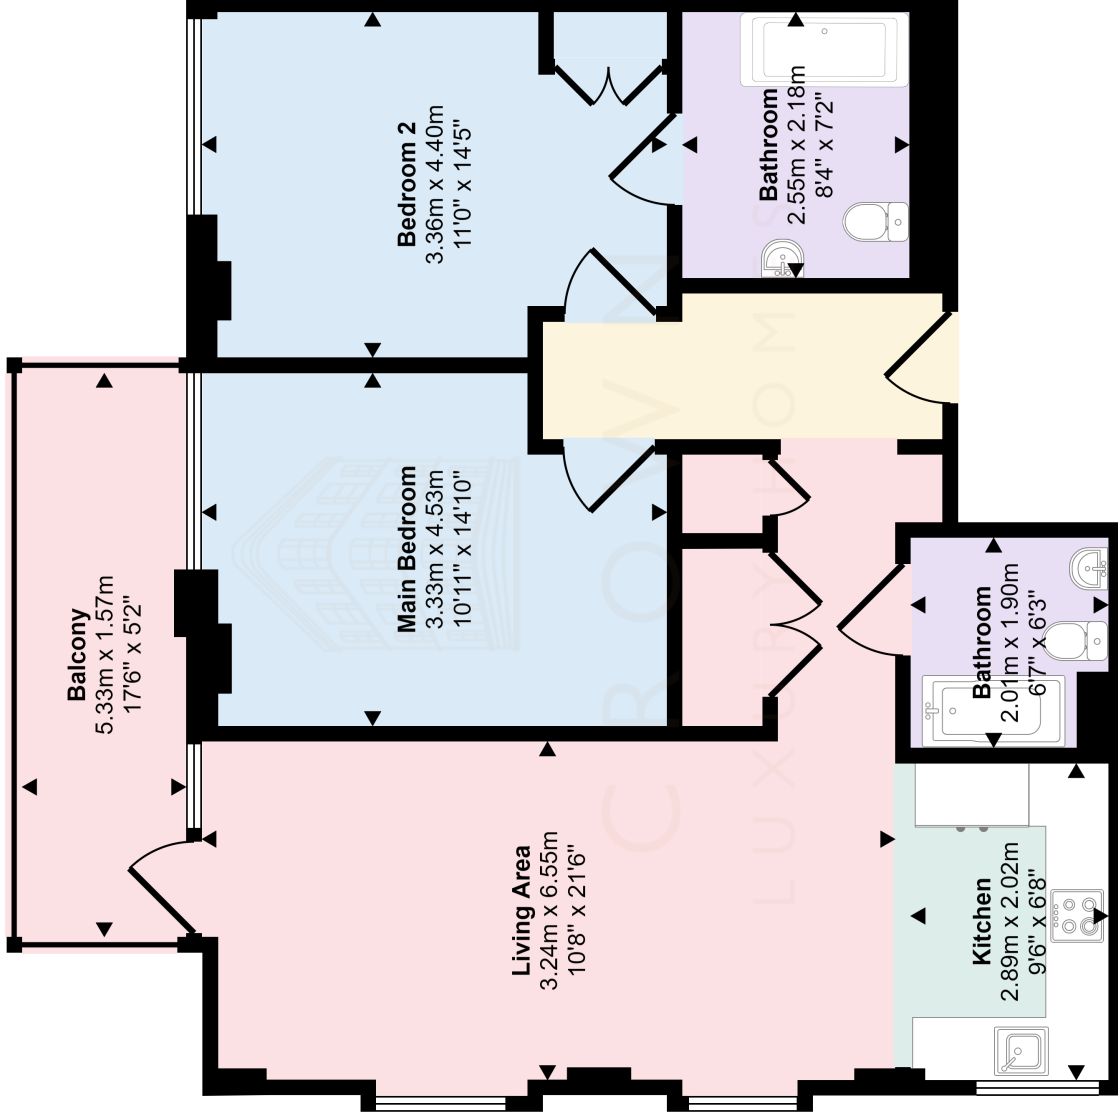

Approx Gross Internal Area
81 sq m / 871 sq ft

Floorplan

This floorplan is only for illustrative purposes and is not to scale. Measurements of rooms, doors, windows, and any items are approximate and no responsibility is taken for any error, omission or mis-statement. Icons of items such as bathroom suites are representations only and may not look like the real items. Made with Made Snappy 360.