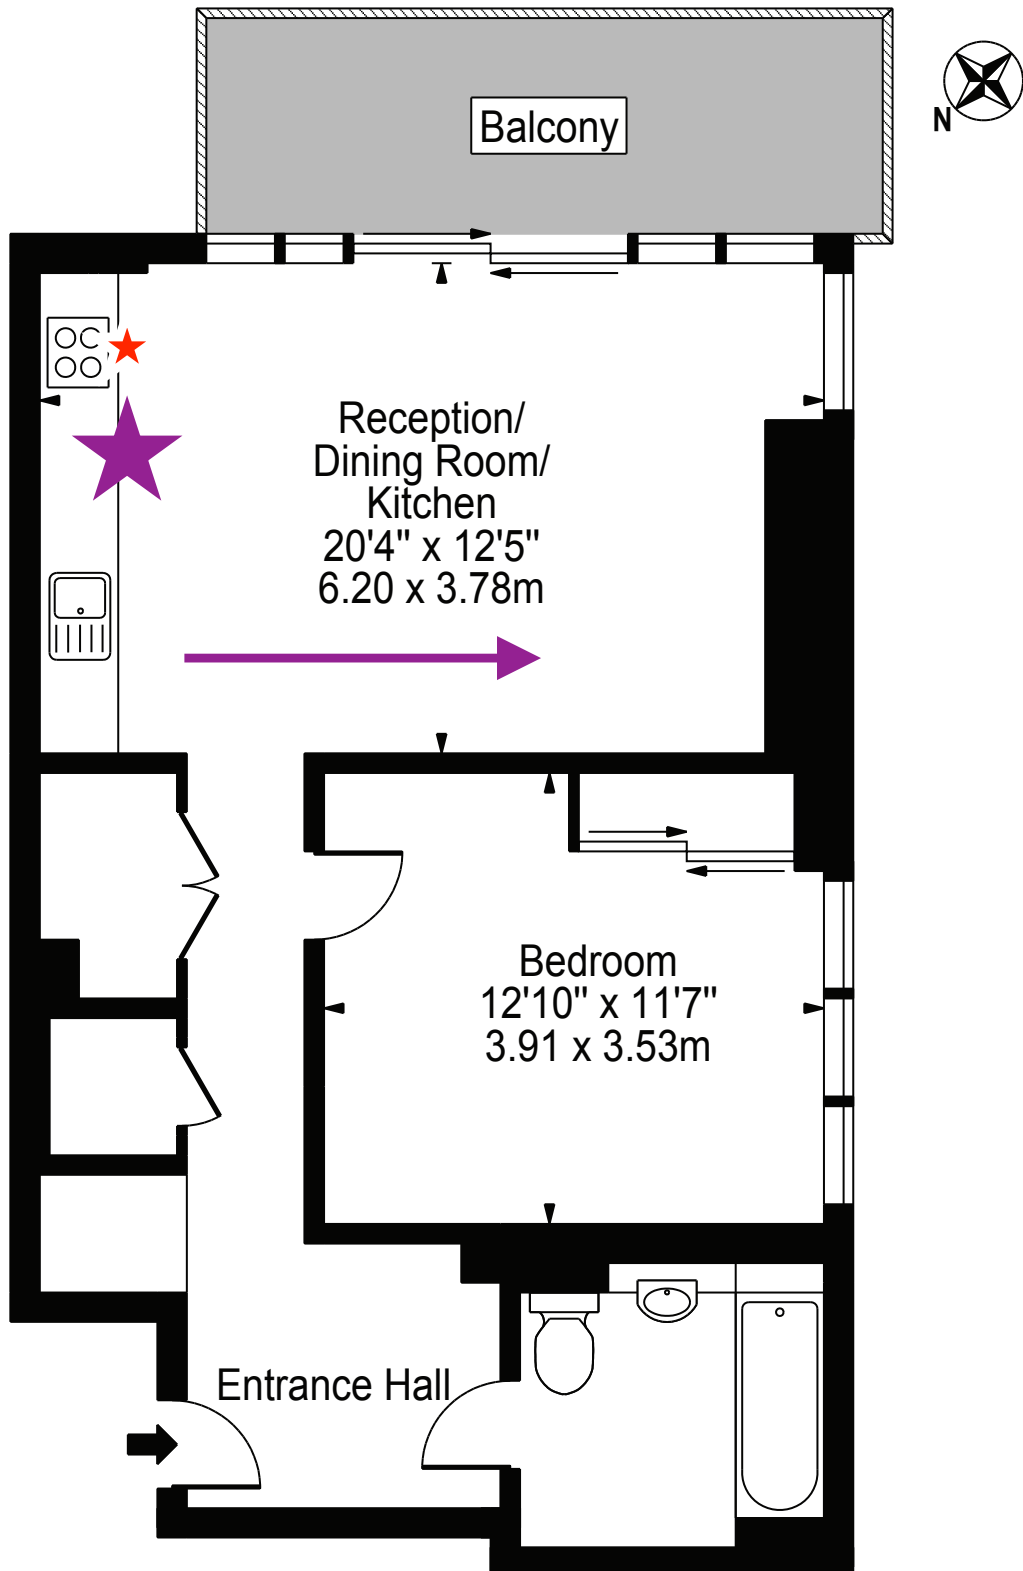

Meranti House, Alie Street, E1

Approx. Gross Internal Area 607 Sq Ft - 56.39 Sq M

Eighteen Floor

For Illustration Purposes Only - Not To Scale

This floor plan should be used as a general outline for guidance only and does not constitute in whole or in part an offer or contract. Any intending purchaser or lessee should satisfy themselves by inspection, searches, enquiries and full survey as to the correctness of each statement. Any areas, measurements or distances quoted are approximate and should not be used to value a property or be the basis of any sale or let.